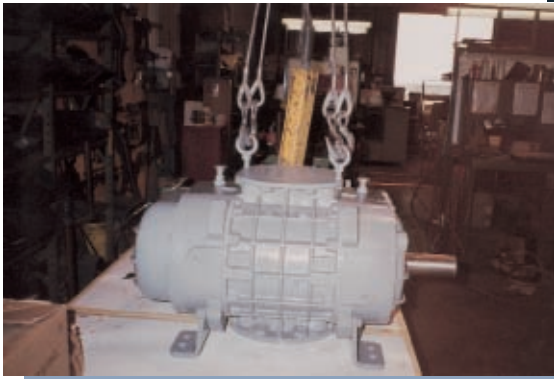

Mechanical Repair and Overhaul

We repair all types of equipment including:

- Pumps
- Blowers
- Gearboxes
- Eddy Current Clutches
- Valves (non steam)
- Air Locks
- Fans
- Packaging Lines

Pump Repair

Comprehensive pump repair

- Impeller rebuilding, rings, sleeves
- Dynamic Balancing of the rotating unit
- Pump Test Stand to measure pressure and flow for submersible and process pumps.

Field Service and On-Site Services

Our Field Services include: