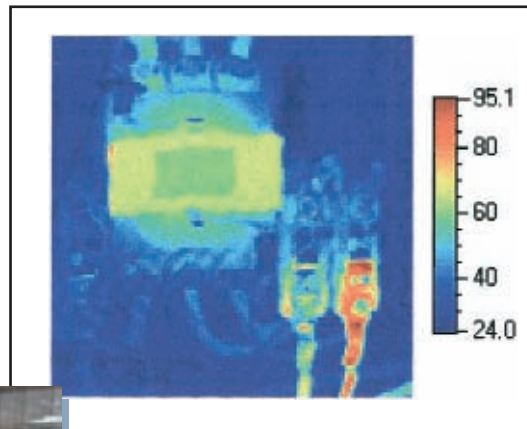

Infra Red View of Starter Showing Bad Connection

On-Site Services include:

- Machinery Moving
- Equipment Overhaul
- Machinery Installation
- Millwrighting
- On-site mechanics and welder/fabricators